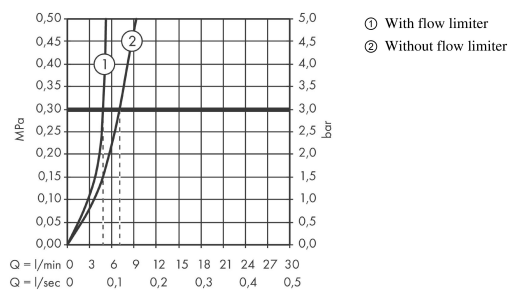

Talis E
Single lever basin mixer 240 without waste set
 Finish: **Matt White** Article Number: **71717700**

Description

product features

- ComfortZone: 240
- projection: 183 mm
- spout height: 234 mm
- handle variant: lever handle
- spray type: normal spray
- maximum flow rate at 3 bar: 5 l/min
- ceramic cartridge
- temperature limitation adjustable
- suitable for continuous flow water heaters
- connection type: G 3/8 hose connections
- connection dimension: DN15
- EU taxonomy: max. 6 l/min - Substantial Contribution (SC) possible

Technology

Design awards

Product image

Scale drawing

Flowchart

Talis E
Single lever basin mixer 240 without waste set
 Finish: **Matt White** Article Number: **71717700**

Exploded Drawing

Year of production: >06/20