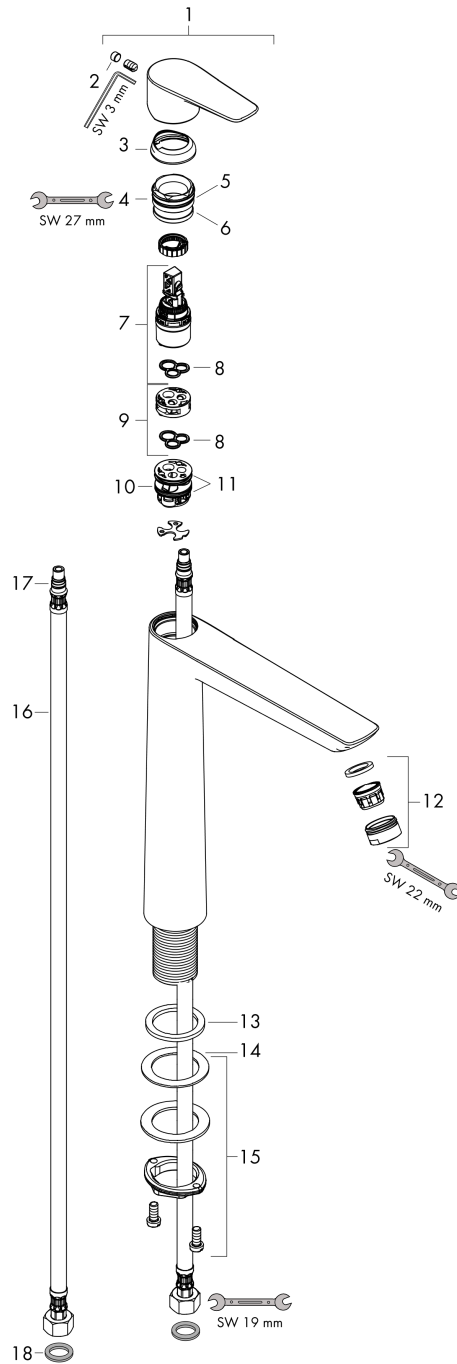

Talis E
Single lever basin mixer 240 without waste set
 Finish: **Matt White** Article Number: **71717700**

Description

product features

- ComfortZone: 240
- projection: 183 mm
- spout height: 234 mm
- handle variant: lever handle
- spray type: normal spray
- maximum flow rate at 3 bar: 5 l/min
- ceramic cartridge
- temperature limitation adjustable
- suitable for continuous flow water heaters
- connection type: G 3/8 hose connections
- connection dimension: DN15
- EU taxonomy: max. 6 l/min - Substantial Contribution (SC) possible

Technology

Design awards

Product image

Scale drawing

Flowchart

Talis E
Single lever basin mixer 240 without waste set
 Finish: **Matt White** Article Number: **71717700**

Exploded Drawing

Year of production: >06/20

Talis E
Single lever basin mixer 240 without waste set
 Finish: **Matt White** Article Number: **71717700**

Spare part list

Year of production: >06/20

Pos.	Description	Article Number	PC	PU
1	handle	92687700	60	1
2	screw cover	95704000	1	1
3	flange	92625700	58	1
4	nut	92689000	7	1
5	O-ring 25x1,5	98146000	1	1
6	O-ring 27x1,5	92527000	4	1
7	cartridge, assy	97685000	11	1
8	seal	98865000	8	1
9	adapter for cartridge	92628000	6	1
10	adapter for cartridge	98866000	8	1
11	O-ring 23x2	98398000	1	1
12	aerator M24x1 (5 l/min)	13185700	56	1
13	flat seal	98749000	2	1
14	lever collar	97548000	1	1
15	fixing set (Ø 32)	13961000	7	1
16	connection hose 600 mm M8x0,75 G3/8	96556000	7	1
17	O-ring 7x1,5	98422000	1	1
18	sealing set	95581000	2	1
a	fixation extension 35 mm	13898000	12	1