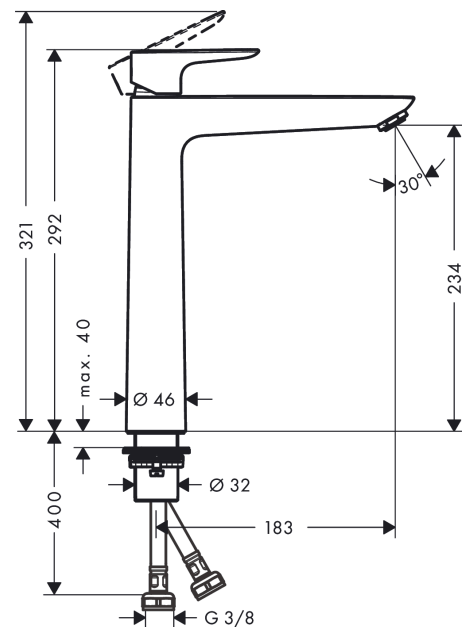

Talis E
Single lever basin mixer 240 without waste set
 Finish: **Matt White** Article Number: **71717700**

Description

product features

- ComfortZone: 240
- projection: 183 mm
- spout height: 234 mm
- handle variant: lever handle
- spray type: normal spray
- maximum flow rate at 3 bar: 5 l/min
- ceramic cartridge
- temperature limitation adjustable
- suitable for continuous flow water heaters
- connection type: G 3/8 hose connections
- connection dimension: DN15
- EU taxonomy: max. 6 l/min - Substantial Contribution (SC) possible

Technology

Design awards

Product image

Scale drawing

Flowchart

Talis E
Single lever basin mixer 240 without waste set
 Finish: **Matt White** Article Number: **71717700**

Exploded Drawing

Year of production: >06/20

Talis E
Single lever basin mixer 240 without waste set
 Finish: **Matt White** Article Number: **71717700**

Spare part list

Year of production: >06/20

Pos.	Description	Article Number	PC	PU
1	handle	92687700	60	1
2	screw cover	95704000	1	1
3	flange	92625700	58	1
4	nut	92689000	7	1
5	O-ring 25x1,5	98146000	1	1
6	O-ring 27x1,5	92527000	4	1
7	cartridge, assy	97685000	11	1
8	seal	98865000	8	1
9	adapter for cartridge	92628000	6	1
10	adapter for cartridge	98866000	8	1
11	O-ring 23x2	98398000	1	1
12	aerator M24x1 (5 l/min)	13185700	56	1
13	flat seal	98749000	2	1
14	lever collar	97548000	1	1
15	fixing set (Ø 32)	13961000	7	1
16	connection hose 600 mm M8x0,75 G3/8	96556000	7	1
17	O-ring 7x1,5	98422000	1	1
18	sealing set	95581000	2	1
a	fixation extension 35 mm	13898000	12	1