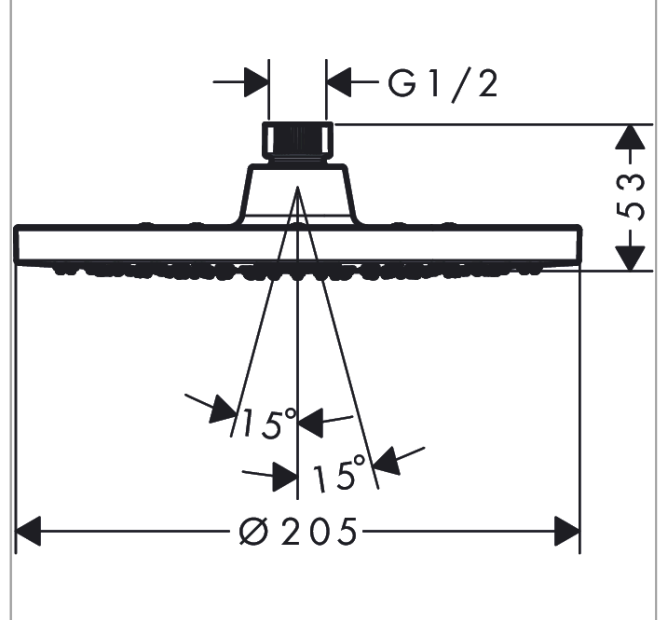

Vernis Blend
Overhead shower 200 1jet EcoSmart+
 Finish: **Chrome** Article Number: **26093000**

Description

product features

- shower head size: 205 mm
- spray type: Rain
- function from: 3,5 l/min
- maximum flow rate at 3 bar: 5,4 l/min
- minimum flow pressure: 0,6 bar
- ball-joint: overhead shower angle adjustable
- material spray disc: plastic
- overhead shower removable for cleaning
- installation: ceiling or wall
- connection thread: G 1/2
- connection dimension: DN15
- suitable for continuous flow water heaters
- EU taxonomy: max. 6 l/min - Substantial Contribution (SC) possible

Technology

Certificates / Sustainability

Product image

Scale drawing

Flowchart

The consumption was measured in combination with the appropriate fittings (thermostat/mixer/ in-wall valve) to reflect actual application in practice.