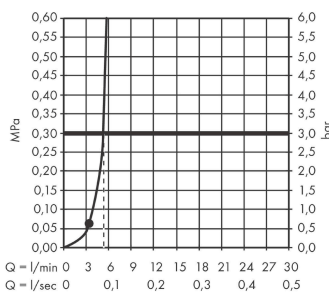

Vernis Blend
Overhead shower 200 1jet EcoSmart+
 Finish: **Chrome** Article Number: **26093000**

Description

product features

- shower head size: 205 mm
- spray type: Rain
- function from: 3,5 l/min
- maximum flow rate at 3 bar: 5,4 l/min
- minimum flow pressure: 0,6 bar
- ball-joint: overhead shower angle adjustable
- material spray disc: plastic
- overhead shower removable for cleaning
- installation: ceiling or wall
- connection thread: G 1/2
- connection dimension: DN15
- suitable for continuous flow water heaters
- EU taxonomy: max. 6 l/min - Substantial Contribution (SC) possible

Technology

Certificates / Sustainability

Product image

Scale drawing

Flowchart

The consumption was measured in combination with the appropriate fittings (thermostat/mixer/ in-wall valve) to reflect actual application in practice.