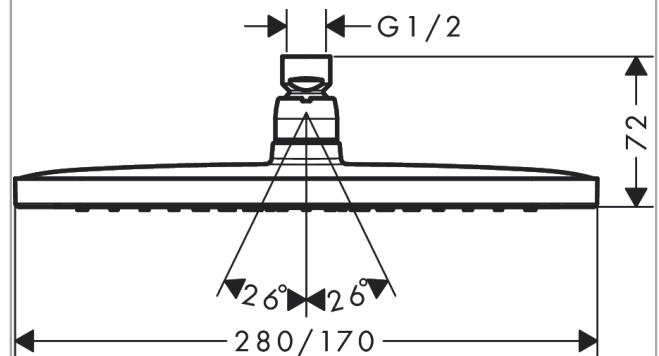

Croma E
Overhead shower 280 1jet EcoSmart
 Finish: **Chrome** Article Number: **26258000**

Description

product features

- shower head size: 280 x 170 mm
- spray type: RainAir
- flow rate RainAir spray at 3 bar: 8 l/min
- maximum flow rate at 3 bar: 8 l/min
- minimum flow pressure: 1,4 bar
- ball-joint: overhead shower angle adjustable
- material spray disc: metal
- spray disc removable for cleaning
- installation: ceiling or wall
- connection thread: G ½
- connection dimension: DN15
- suitable for continous flow water heaters
- EU taxonomy: max. 8 l/min - Do No Significant Harm (DNSH)

Technology

Certificates / Sustainability

Product image

Scale drawing

Flowchart

The consumption was measured in combination with the appropriate fittings (thermostat/mixer/ in-wall valve) to reflect actual application in practice.

Croma E
Overhead shower 280 1jet EcoSmart
 Finish: **Chrome** Article Number: **26258000**

Exploded Drawing

Year of production: >04/19

Croma E
Overhead shower 280 1jet EcoSmart
 Finish: **Chrome** Article Number: **26258000**