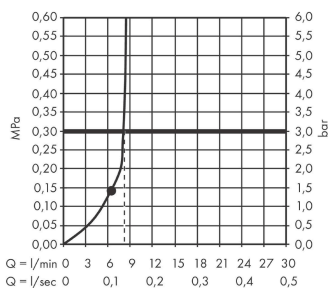

Croma E
Overhead shower 280 1jet EcoSmart
 Finish: **Chrome** Article Number: **26258000**

Description

product features

- shower head size: 280 x 170 mm
- spray type: RainAir
- flow rate RainAir spray at 3 bar: 8 l/min
- maximum flow rate at 3 bar: 8 l/min
- minimum flow pressure: 1,4 bar
- ball-joint: overhead shower angle adjustable
- material spray disc: metal
- spray disc removable for cleaning
- installation: ceiling or wall
- connection thread: G ½
- connection dimension: DN15
- suitable for continous flow water heaters
- EU taxonomy: max. 8 l/min - Do No Significant Harm (DNSH)

Technology

Certificates / Sustainability

Product image

Scale drawing

Flowchart

The consumption was measured in combination with the appropriate fittings (thermostat/mixer/ in-wall valve) to reflect actual application in practice.