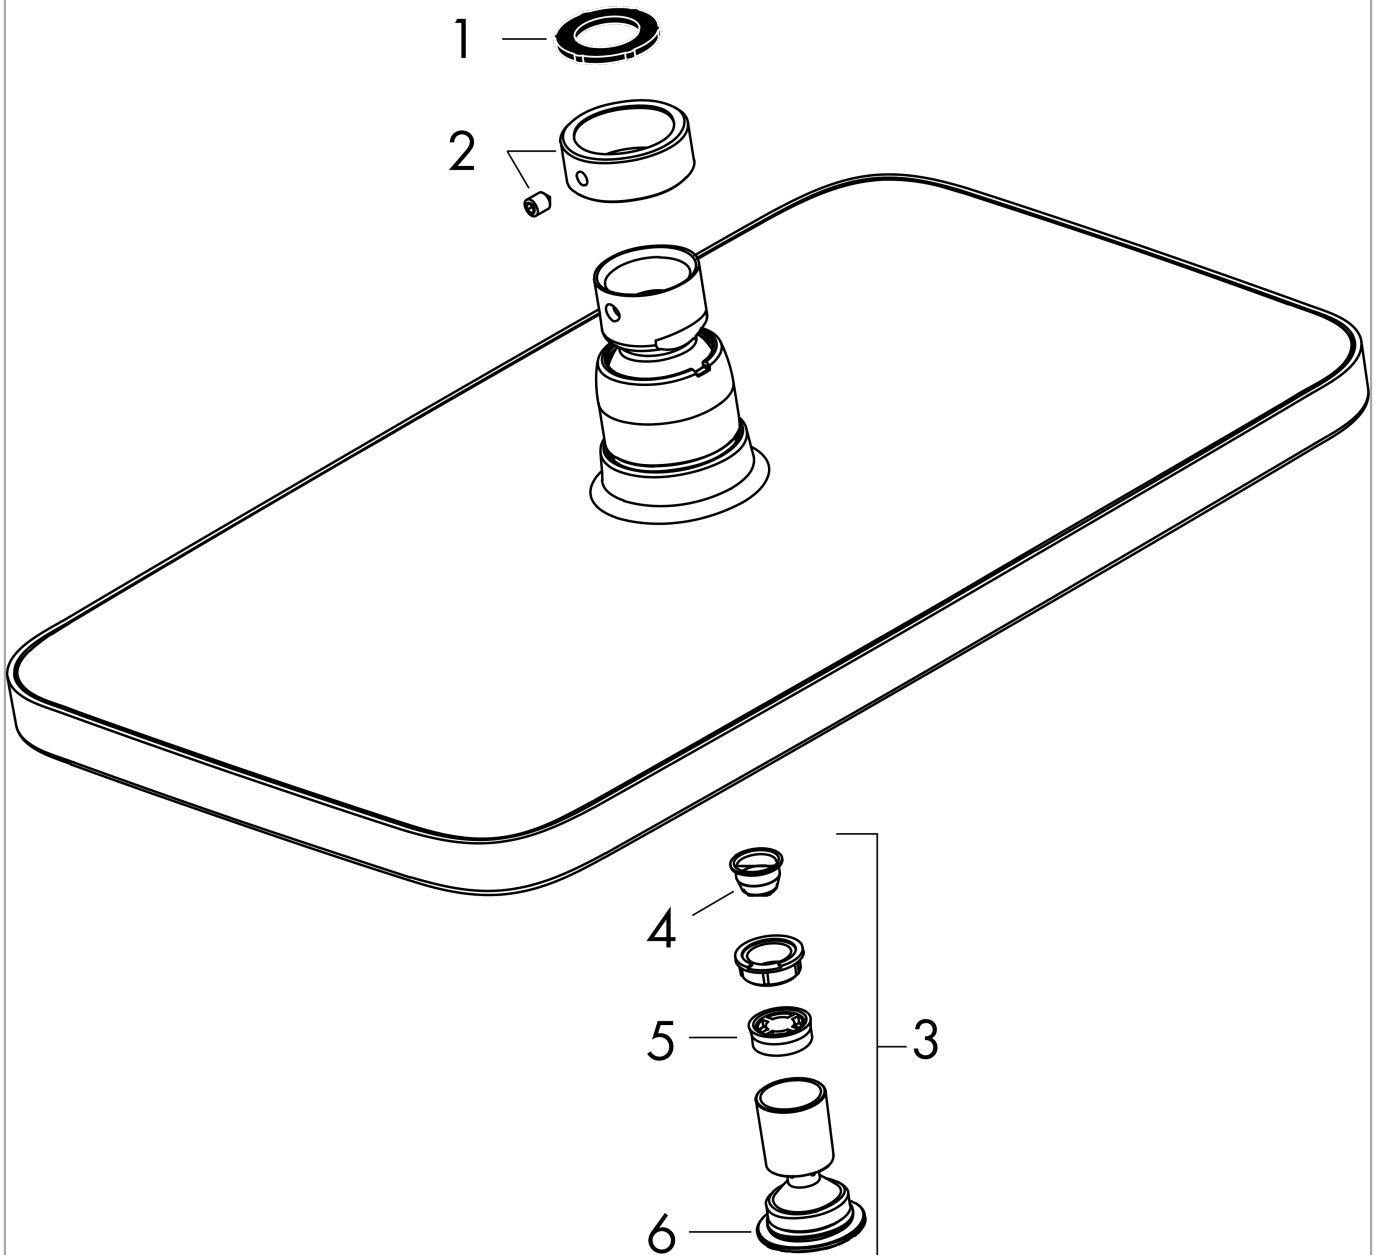

Croma E
Overhead shower 280 1jet EcoSmart
 Finish: **Chrome** Article Number: **26258000**

Description

product features

- shower head size: 280 x 170 mm
- spray type: RainAir
- flow rate RainAir spray at 3 bar: 8 l/min
- maximum flow rate at 3 bar: 8 l/min
- minimum flow pressure: 1,4 bar
- ball-joint: overhead shower angle adjustable
- material spray disc: metal
- spray disc removable for cleaning
- installation: ceiling or wall
- connection thread: G ½
- connection dimension: DN15
- suitable for continous flow water heaters
- EU taxonomy: max. 8 l/min - Do No Significant Harm (DNSH)

Technology

Certificates / Sustainability

Product image

Scale drawing

Flowchart

The consumption was measured in combination with the appropriate fittings (thermostat/mixer/ in-wall valve) to reflect actual application in practice.

Croma E
Overhead shower 280 1jet EcoSmart
 Finish: **Chrome** Article Number: **26258000**

Exploded Drawing

Year of production: >04/19

Croma E
Overhead shower 280 1jet EcoSmart
 Finish: **Chrome** Article Number: **26258000**