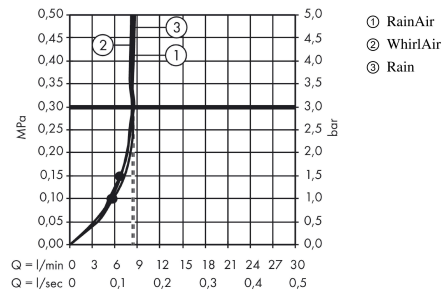

Raindance Select S

Shower set 120 3jet EcoSmart with shower bar 65 cm and soap dish

Finish: **Chrome** Article Number: **26632000**

Description

product features

- consists of: hand shower, shower bar, shower hose, slider, soap dish
- shower head size: 125 mm
- spray type: Whirl, Rain, RainAir
- convenient spray selection via Select button
- 90° position adjustable hand shower holder, pivots left and right, up and down
- maximum flow rate at 3 bar: 8,5 l/min
- minimum flow pressure: 1,5 bar
- operating pressure: min. 1.5 bar/max. 6 bar
- wall mounting: screw fastening
- wall supports made of plastic
- profile pipe: round
- pipe length: 718 mm
- shower bar diameter: 22 mm
- drilling distance: 625 mm
- pivot connector prevents hose from tangling

Technology

Product image

Scale drawing

Raindance Select S

Shower set 120 3jet EcoSmart with shower bar 65 cm and soap dish

Finish: **Chrome** Article Number: **26632000**

Flowchart

The consumption was measured in combination with the appropriate fittings (thermostat/mixer/in-wall valve) to reflect actual application in practice.

The consumption was measured in combination with the appropriate fittings (thermostat/mixer/in-wall valve) to reflect actual application in practice.

Raindance Select S
Shower set 120 3jet EcoSmart with shower bar 65 cm and soap dish
 Finish: **Chrome** Article Number: **26632000**