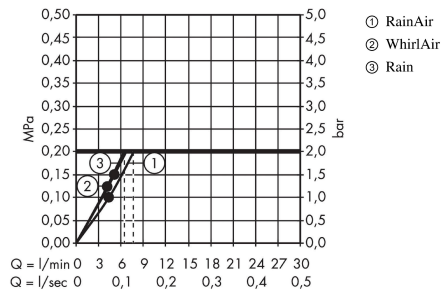

Raindance Select S

Shower set 120 3jet EcoSmart with shower bar 65 cm and soap dish

Finish: **Chrome** Article Number: **26632000**

Description

product features

- consists of: hand shower, shower bar, shower hose, slider, soap dish
- shower head size: 125 mm
- spray type: Whirl, Rain, RainAir
- convenient spray selection via Select button
- 90° position adjustable hand shower holder, pivots left and right, up and down
- maximum flow rate at 3 bar: 8,5 l/min
- minimum flow pressure: 1,5 bar
- operating pressure: min. 1.5 bar/max. 6 bar
- wall mounting: screw fastening
- wall supports made of plastic
- profile pipe: round
- pipe length: 718 mm
- shower bar diameter: 22 mm
- drilling distance: 625 mm
- pivot connector prevents hose from tangling

Technology

Product image

Scale drawing

Raindance Select S

Shower set 120 3jet EcoSmart with shower bar 65 cm and soap dish

Finish: **Chrome** Article Number: **26632000**

Flowchart

The consumption was measured in combination with the appropriate fittings (thermostat/mixer/in-wall valve) to reflect actual application in practice.

The consumption was measured in combination with the appropriate fittings (thermostat/mixer/in-wall valve) to reflect actual application in practice.

Raindance Select S
Shower set 120 3jet EcoSmart with shower bar 65 cm and soap dish
 Finish: **Chrome** Article Number: **26632000**