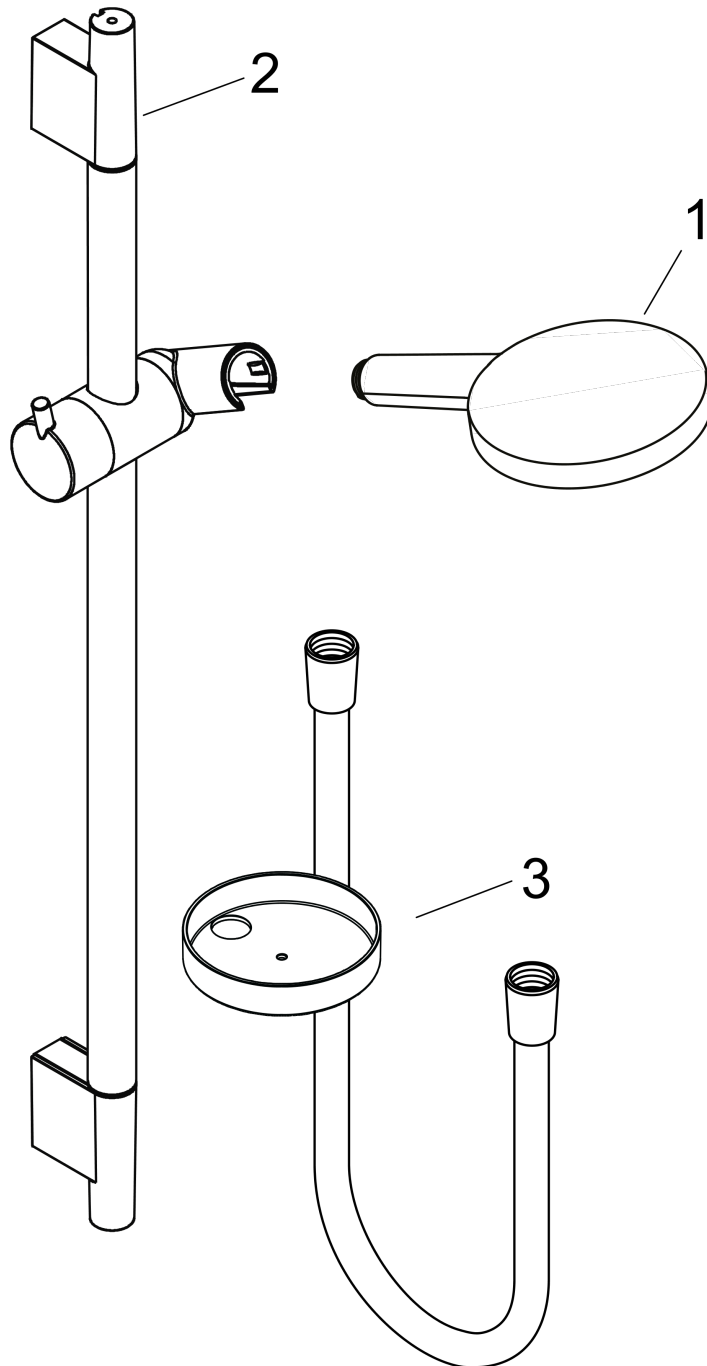

Raindance Select S

Shower set 120 3jet EcoSmart with shower bar 65 cm and soap dish

Finish: **Chrome** Article Number: **26632000**

Description

product features

- consists of: hand shower, shower bar, shower hose, slider, soap dish
- shower head size: 125 mm
- spray type: Whirl, Rain, RainAir
- convenient spray selection via Select button
- 90° position adjustable hand shower holder, pivots left and right, up and down
- maximum flow rate at 3 bar: 8,5 l/min
- minimum flow pressure: 1,5 bar
- operating pressure: min. 1.5 bar/max. 6 bar
- wall mounting: screw fastening
- wall supports made of plastic
- profile pipe: round
- pipe length: 718 mm
- shower bar diameter: 22 mm
- drilling distance: 625 mm
- pivot connector prevents hose from tangling

The consumption was measured in combination with the appropriate fittings (thermostat/mixer/in-wall valve) to reflect actual application in practice.

Raindance Select S
Shower set 120 3jet EcoSmart with shower bar 65 cm and soap dish
 Finish: **Chrome** Article Number: **26632000**

Installation examples

Raindance Select S
Shower set 120 3jet EcoSmart with shower bar 65 cm and soap dish
 Finish: **Chrome** Article Number: **26632000**

Exploded Drawing

Year of production: >06/13

Raindance Select S

Shower set 120 3jet EcoSmart with shower bar 65 cm and soap dish

Finish: **Chrome** Article Number: **26632000**

Spare part list

Year of production: >06/13

Pos.	Description	Article Number	PC	PU
1	handshower	26531000	98	1
2	wall bar cpl.	28632000	98	1
3	shelf Casetta'S	28679000	98	1