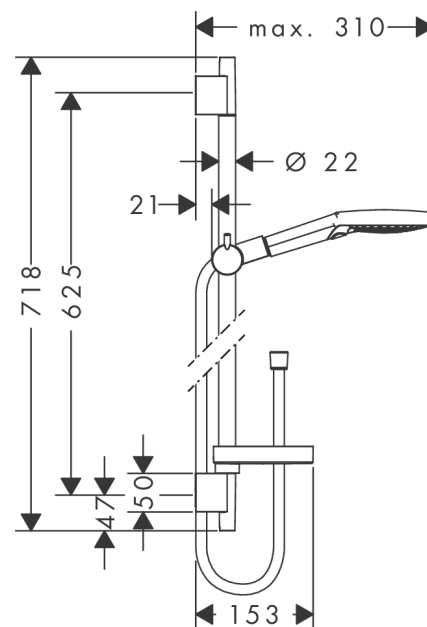

Raindance Select S

Shower set 120 3jet EcoSmart with shower bar 65 cm and soap dish

Finish: **Chrome** Article Number: **26632000**

Description

product features

- consists of: hand shower, shower bar, shower hose, slider, soap dish
- shower head size: 125 mm
- spray type: Whirl, Rain, RainAir
- convenient spray selection via Select button
- 90° position adjustable hand shower holder, pivots left and right, up and down
- maximum flow rate at 3 bar: 8,5 l/min
- minimum flow pressure: 1,5 bar
- operating pressure: min. 1.5 bar/max. 6 bar
- wall mounting: screw fastening
- wall supports made of plastic
- profile pipe: round
- pipe length: 718 mm
- shower bar diameter: 22 mm
- drilling distance: 625 mm
- pivot connector prevents hose from tangling

Technology

Product image

Scale drawing

Raindance Select S

Shower set 120 3jet EcoSmart with shower bar 65 cm and soap dish

Finish: **Chrome** Article Number: **26632000**

Flowchart

The consumption was measured in combination with the appropriate fittings (thermostat/mixer/in-wall valve) to reflect actual application in practice.

The consumption was measured in combination with the appropriate fittings (thermostat/mixer/in-wall valve) to reflect actual application in practice.

Raindance Select S
Shower set 120 3jet EcoSmart with shower bar 65 cm and soap dish
 Finish: **Chrome** Article Number: **26632000**

Shower set 120 3jet EcoSmart with shower bar 65 cm and soap dish

Finish: **Chrome** Article Number: **26632000**

Spare part list

Year of production: >06/13

Pos.	Description	Article Number	PC	PU
1	handshower	26531000	98	1
2	wall bar cpl.	28632000	98	1
3	shelf Casetta'S	28679000	98	1