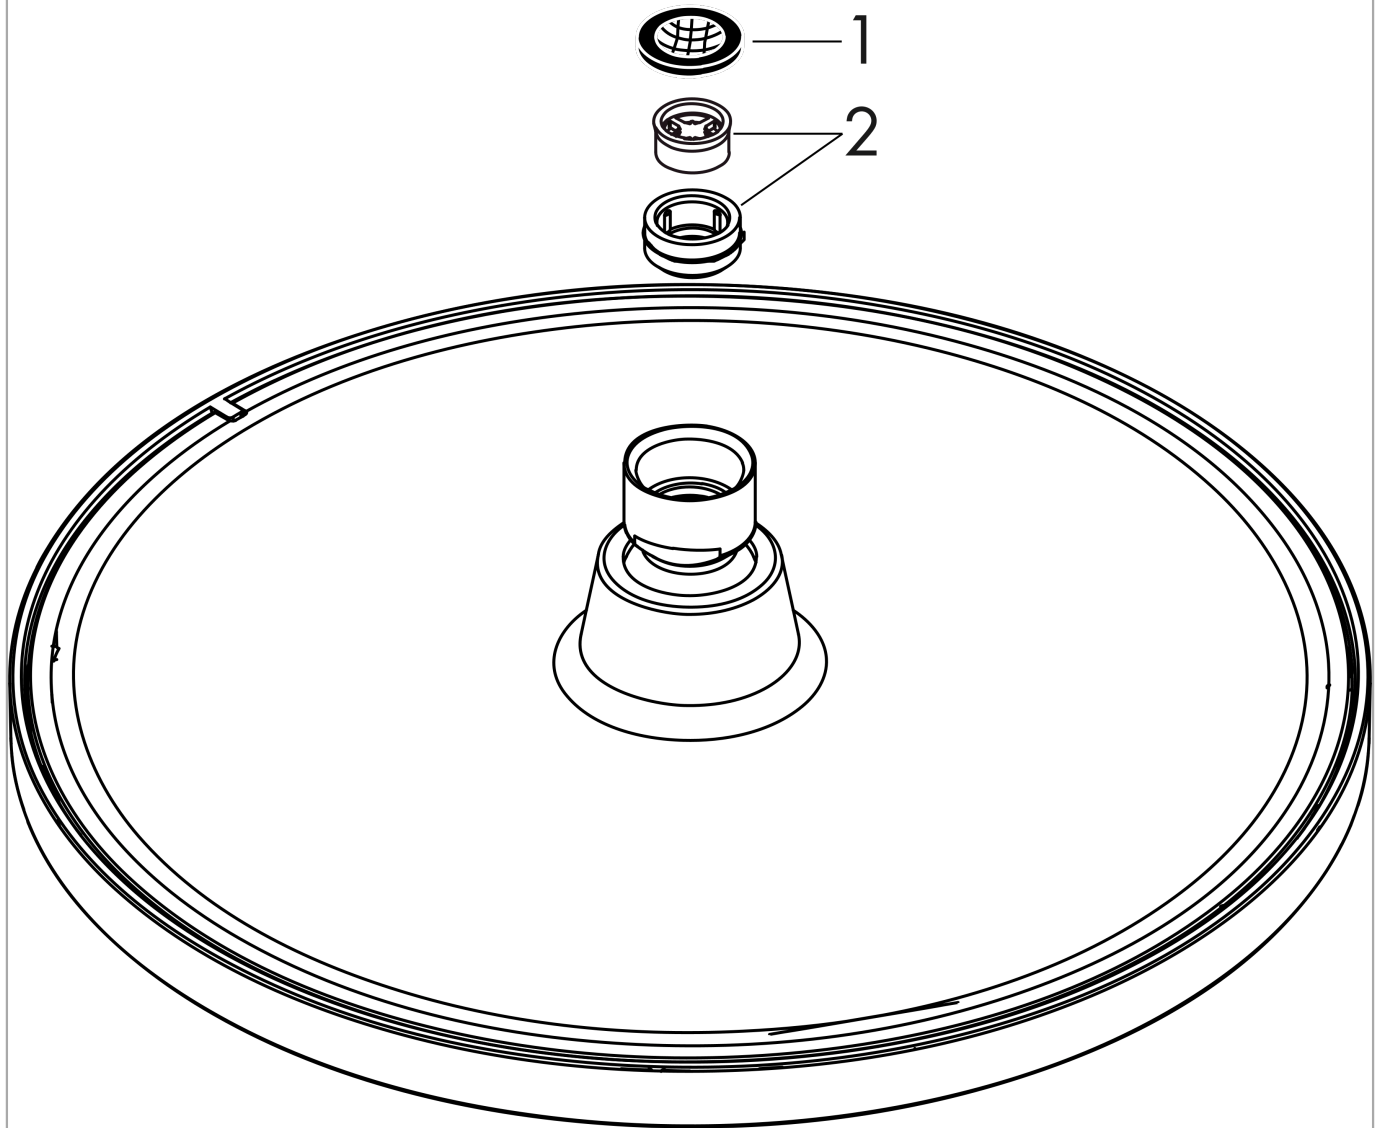

Crometta S

Overhead shower 240 1jet EcoSmart

Finish: **Chrome** Article Number: **26724000**

Description

product features

- shower head size: 240 mm
- spray type: Rain
- function from: 4,8 l/min
- maximum flow rate at 3 bar: 6,5 l/min
- minimum flow pressure: 1 bar
- ball-joint: overhead shower angle adjustable
- material spray disc: plastic
- installation: ceiling or wall
- connection thread: G 1/2
- connection dimension: DN15
- suitable for continuous flow water heaters
- EU taxonomy: max. 8 l/min - Do No Significant Harm (DNSH)

Technology

Certificates / Sustainability

Product image

Scale drawing

Flowchart

The consumption was measured in combination with the appropriate fittings (thermostat/mixer/in-wall valve) to reflect actual application in practice.

Crometta S
Overhead shower 240 1jet EcoSmart
 Finish: **Chrome** Article Number: **26724000**

Exploded Drawing

Year of production: >06/24

Crometta S
Overhead shower 240 1jet EcoSmart
 Finish: **Chrome** Article Number: **26724000**