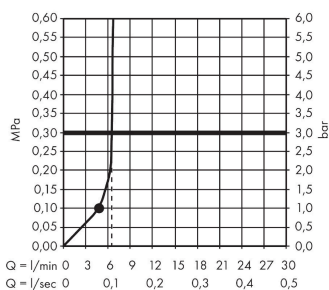

Crometta S

Overhead shower 240 1jet EcoSmart

Finish: **Chrome** Article Number: **26724000**

Description

product features

- shower head size: 240 mm
- spray type: Rain
- function from: 4,8 l/min
- maximum flow rate at 3 bar: 6,5 l/min
- minimum flow pressure: 1 bar
- ball-joint: overhead shower angle adjustable
- material spray disc: plastic
- installation: ceiling or wall
- connection thread: G 1/2
- connection dimension: DN15
- suitable for continuous flow water heaters
- EU taxonomy: max. 8 l/min - Do No Significant Harm (DNSH)

Technology

Certificates / Sustainability

Product image

Scale drawing

Flowchart

The consumption was measured in combination with the appropriate fittings (thermostat/mixer/in-wall valve) to reflect actual application in practice.