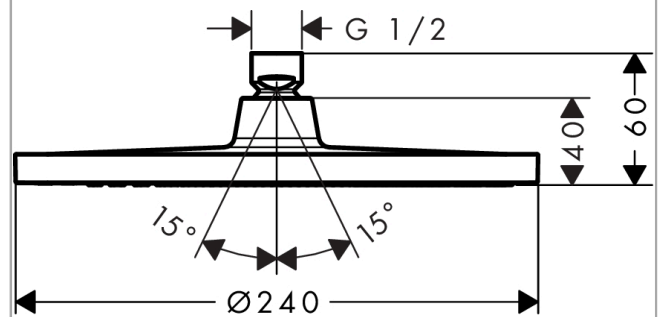

Crometta S

Overhead shower 240 1jet EcoSmart

Finish: **Chrome** Article Number: **26724000**

Description

product features

- shower head size: 240 mm
- spray type: Rain
- function from: 4,8 l/min
- maximum flow rate at 3 bar: 6,5 l/min
- minimum flow pressure: 1 bar
- ball-joint: overhead shower angle adjustable
- material spray disc: plastic
- installation: ceiling or wall
- connection thread: G 1/2
- connection dimension: DN15
- suitable for continuous flow water heaters
- EU taxonomy: max. 8 l/min - Do No Significant Harm (DNSH)

Technology

Certificates / Sustainability

Product image

Scale drawing

Flowchart

The consumption was measured in combination with the appropriate fittings (thermostat/mixer/in-wall valve) to reflect actual application in practice.

Crometta S
Overhead shower 240 1jet EcoSmart
 Finish: **Chrome** Article Number: **26724000**

Exploded Drawing

Year of production: >06/24

Crometta S
Overhead shower 240 1jet EcoSmart
 Finish: **Chrome** Article Number: **26724000**