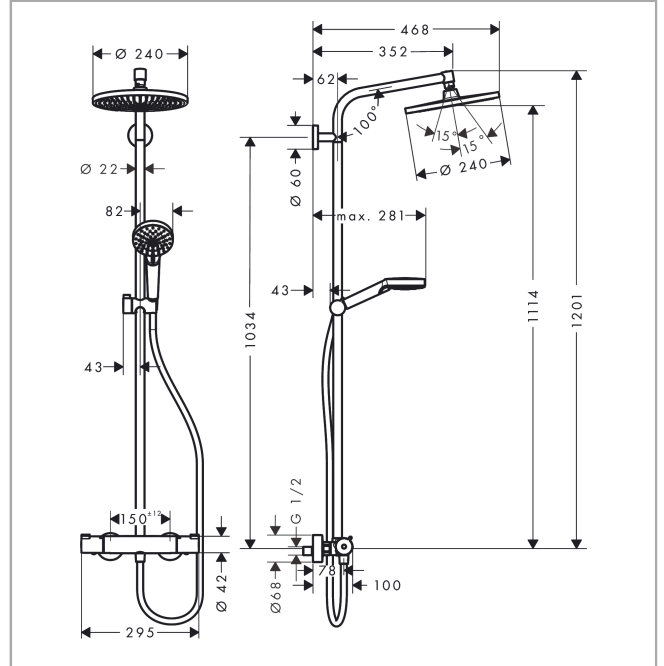

### product features

- consists of: overhead shower, hand shower, shower thermostat, shower hose, slider, shower bar
- overhead shower Crometta S 240
- shower head size overhead shower: 240 mm
- spray type overhead shower: Rain
- spray type hand shower: Rain, IntenseRain
- flow rate of hand shower at 3 bar: 6,7 l/min
- maximum flow rate for Showerpipe at 3 bar: 6,7 l/min
- minimum flow pressure: 1 bar
- max. operating pressure: 10 bar
- ball-joint: overhead shower angle adjustable
- hand shower holder inclination angle can be adjusted by 45°
- height-adjustable hand shower holder
- shower arm length overhead shower: 350 mm
- thermostat Ecostat 1001 CL
- safety stop at 40°C
- adjustable hot water limitation
- outlets controlled via turning handle
- suitable for continuous flow water heaters
- mounting type: exposed installation
- connection dimension: DN15
- connection thread: G ½
- centre distance: 150 ± 12 mm
- pipe can be shortened in height
- intrinsically safe against backflow
- pipe length: 1201 mm
- shower bar diameter: 22 mm
- 2 functions
- EU taxonomy: max. 8 l/min - Do No Significant Harm (DNSH)

## Certificates / Sustainability

**Crometta S**  
**Showerpipe 240 1jet EcoSmart with thermostat**  
 Finish: **Chrome** Article Number: **27268000**

**Product image**

**Scale drawing**

**Flowchart**

The consumption was measured in combination with the appropriate fittings (thermostat/mixer/in-wall valve) to reflect actual application in practice.