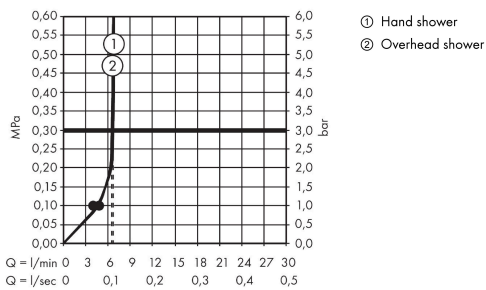

### product features

- consists of: overhead shower, hand shower, shower thermostat, shower hose, slider, shower bar
- overhead shower Crometta S 240
- shower head size overhead shower: 240 mm
- spray type overhead shower: Rain
- spray type hand shower: Rain, IntenseRain
- flow rate of hand shower at 3 bar: 6,7 l/min
- maximum flow rate for Showerpipe at 3 bar: 6,7 l/min
- minimum flow pressure: 1 bar
- max. operating pressure: 10 bar
- ball-joint: overhead shower angle adjustable
- hand shower holder inclination angle can be adjusted by 45°
- height-adjustable hand shower holder
- shower arm length overhead shower: 350 mm
- thermostat Ecostat 1001 CL
- safety stop at 40°C
- adjustable hot water limitation
- outlets controlled via turning handle
- suitable for continuous flow water heaters
- mounting type: exposed installation
- connection dimension: DN15
- connection thread: G ½
- centre distance: 150 ± 12 mm
- pipe can be shortened in height
- intrinsically safe against backflow
- pipe length: 1201 mm
- shower bar diameter: 22 mm
- 2 functions
- EU taxonomy: max. 8 l/min - Do No Significant Harm (DNSH)

## Certificates / Sustainability

**Crometta S**  
**Showerpipe 240 1jet EcoSmart with thermostat**  
 Finish: **Chrome** Article Number: **27268000**

**Product image**

**Scale drawing**

**Flowchart**

The consumption was measured in combination with the appropriate fittings (thermostat/mixer/in-wall valve) to reflect actual application in practice.