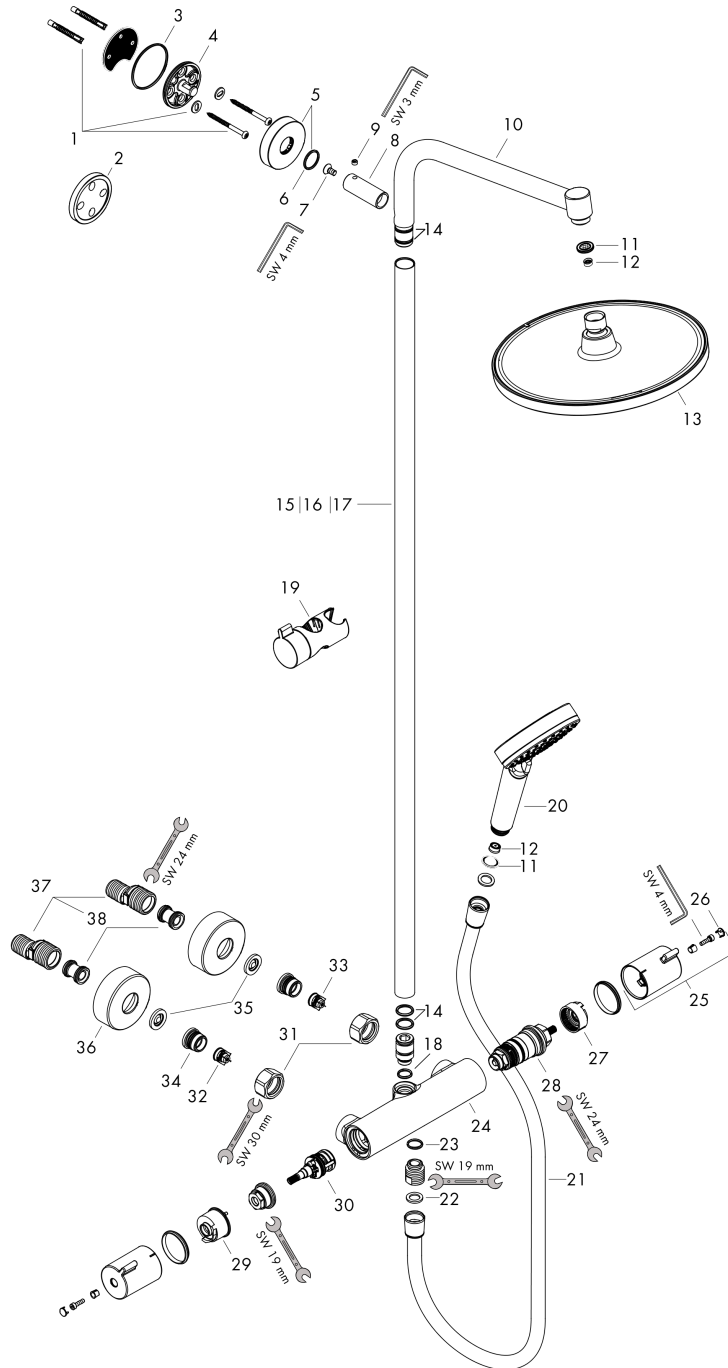

Crometta S
Showerpipe 240 1jet EcoSmart with thermostat
Finish: **Chrome** Article Number: **27268000**

Exploded Drawing

Year of production: >04/16

Crometta S
Showerpipe 240 1jet EcoSmart with thermostat
Finish: **Chrome** Article Number: **27268000**

Spare part list

Year of production: >04/16

Pos.	Description	Article Number	PC	PU
1	mounting set	98716000	5	1
2	tile-matching-disk 7 mm	95239000	5	1
3	O-Ring 50x2	98187000	1	1
4	wall flange	95688000	8	1
5	escutcheon Ø 60 mm	95692000	6	1
6	O-ring 20x2	98165000	1	1
7	screw	92137000	2	1
8	sleeve	92166000	9	1
9	hollow set screw M6x5	98447000	1	1
10	shower arm	93072000	15	1
11	filter packing	94246000	1	1
12	flow limiter (9 l/min)	95659000	3	1
13	head shower	26724000	98	1
14	O-ring 15x2,5	98131000	1	1
15	pipe 1000 mm	96743000	12	1
16	pipe 1200 mm	95665000	12	1
17	pipe 1450 mm	96770000	18	1
18	O-ring 12x2,25	98382000	1	1
19	support, assy	92366000	9	1
20	handshower	26332400	98	1
21	shower hose Isiflex'B 1,60 m	28276000	98	1
22	seal	98058000	1	1
23	O-ring 14x2	98129000	1	1
24	Thermostat	93352000	19	1
25	handle	92836000	9	1
26	cover cap	95433000	2	1
27	safety set for temperature control	95041000	5	1
28	thermostat cartridge	94282000	15	1
29	stop ring for flow control	98674000	3	1
30	shut off unit with selector	96509000	13	1
31	set of nuts	96157000	8	1
32	non return valve (pressure-resistant up to 2 MPa)	93136000	8	1
33	non return valve	96737000	8	1
34	O-ring 17x1,5	98137000	1	1
35	filter packing	96922000	3	1
36	escutcheon Ø 68 mm	96467000	6	1
37	set of S-unions (±12 mm)	94140000	10	1
38	noise reduction	96429000	2	1