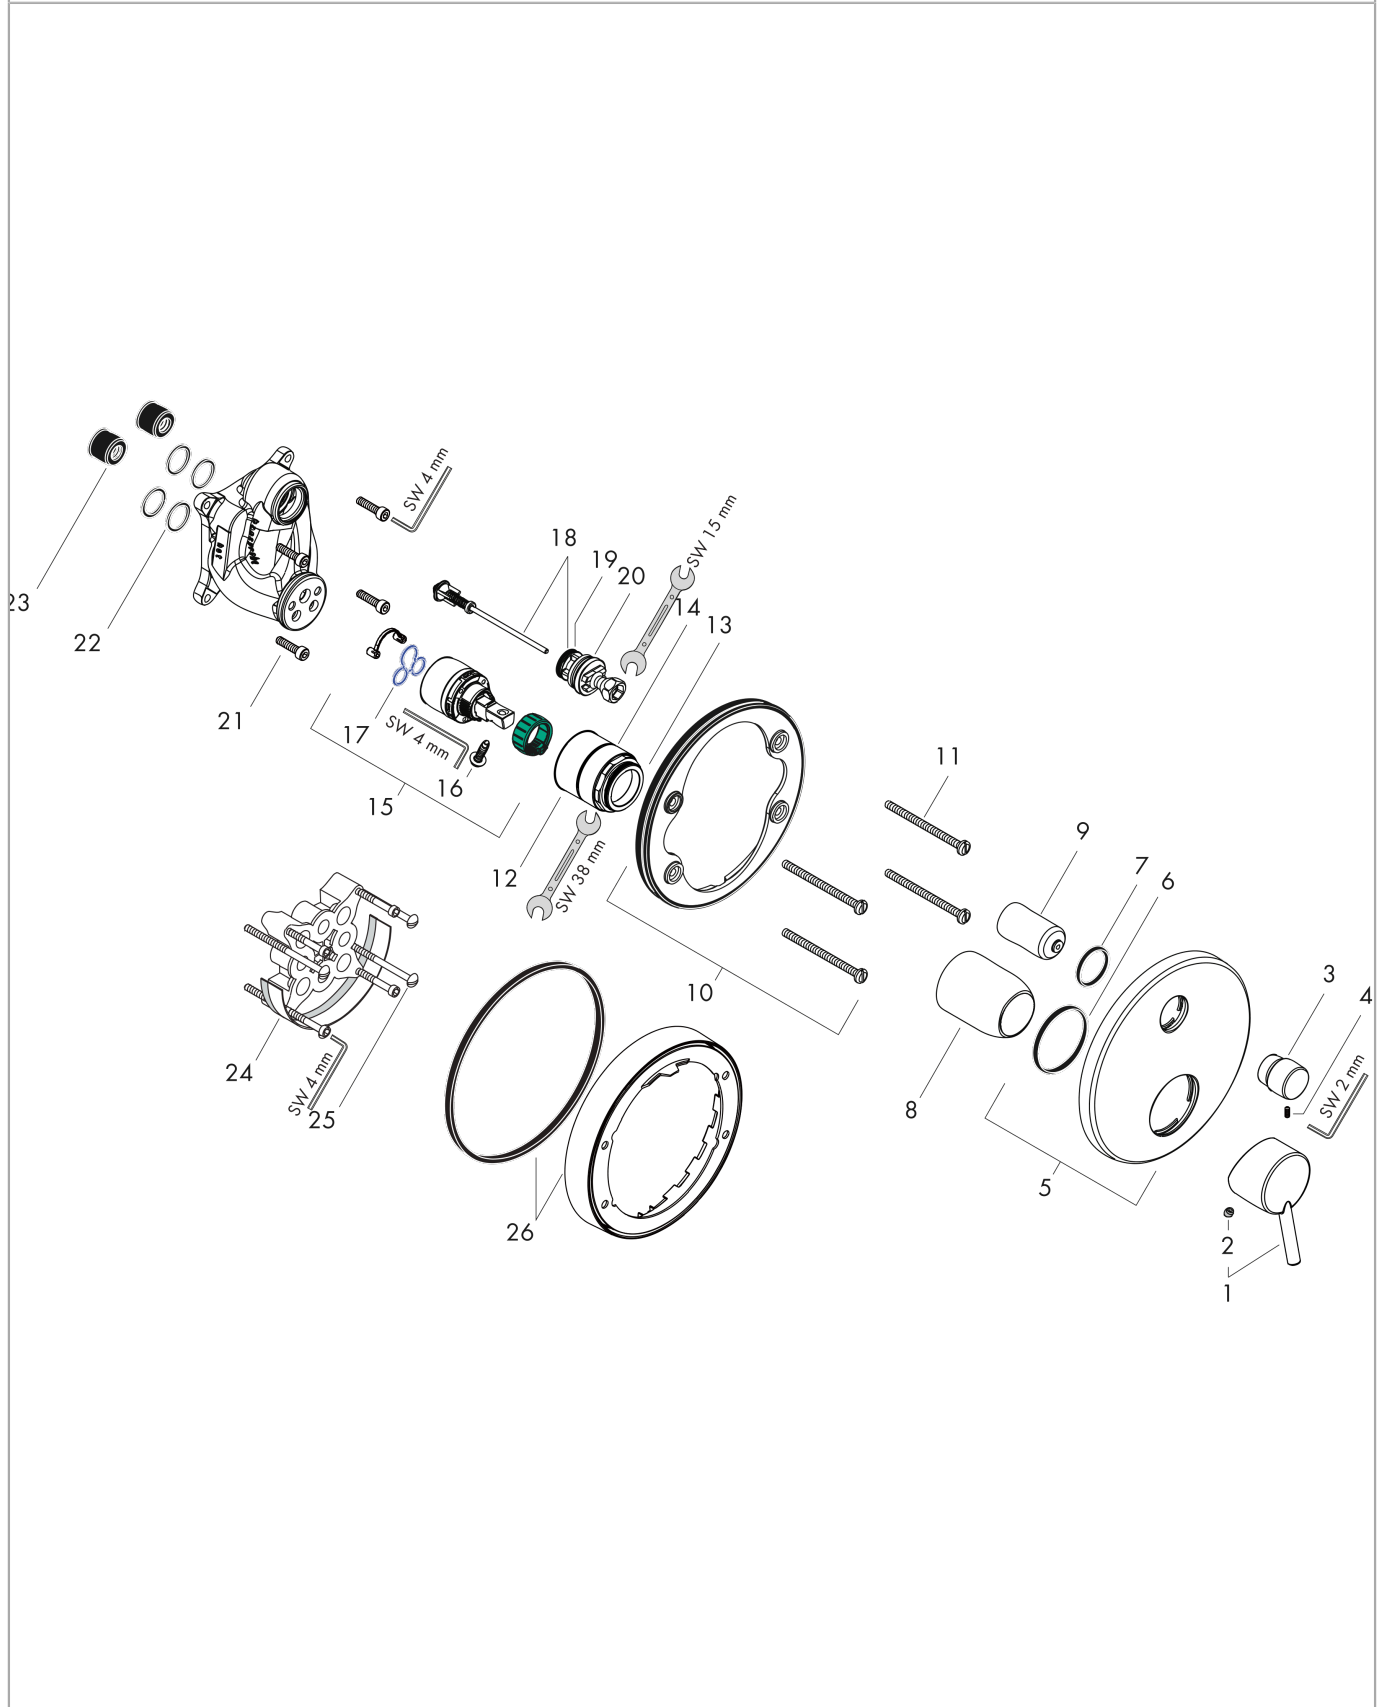

Talis S

Single lever bath mixer for concealed installation for iBox universal

Finish: **Chrome** Article Number: **32475000**

Description

product features

- 2 functions
- flow rate lower outlet: 29 l/min
- maximum flow rate at 3 bar: 29 l/min
- ceramic cartridge
- temperature limitation adjustable
- diverter with automatic resetting
- with silencer
- connection type: basic set
- wall-mounted
- min. operating pressure: 1 bar
- max. operating pressure: 10 bar

Certificates / Sustainability

Product image

Scale drawing

Flowchart

Talis S
Single lever bath mixer for concealed installation for iBox universal
 Finish: **Chrome** Article Number: **32475000**

Exploded Drawing

Year of production: >01/16

Talis S

Single lever bath mixer for concealed installation for iBox universal

Finish: **Chrome** Article Number: **32475000**

Spare part list

Year of production: >01/16

Pos.	Description	Article Number	PC	PU
1	handle	32096000	10	1
2	screw cover	96338000	1	1
3	diverter knob	98795000	10	1
4	hollow set screw M4x10	97667000	1	1
5	escutcheon Ø 150 mm	98791000	11	1
6	O-ring 43x3	98418000	1	1
7	O-ring 23x3	98142000	1	1
8	sleeve	98790000	8	1
9	sleeve	98794000	8	1
10	holder for escutcheon	98793000	9	1
11	set of fixing screws	96454000	3	1
12	nut	98796000	9	1
13	O-ring 30x1,5	98433000	1	1
14	O-ring 39x1,5	98400000	1	1
15	cartridge, assy	92730000	11	1
16	locking screw for handle	95140000	2	1
17	seal	95008000	3	1
18	selector assy	95014000	11	1
19	O-ring 16x2,3	98207000	1	1
20	O-ring 20x2,5	92602000	2	1
21	set of screws	96525000	3	1
22	O-ring 16x2	98133000	1	1
23	noise reduction	94073000	7	1
24	extension 25 mm	13595000	98	1
25	set of fixing screws	97747000	1	1
26	extension 22 mm (Ø 150 mm)	13597000	98	1
a	concealed item	01800180	98	1
b	adapter for exchanged connections	93181000	18	1
c	spring for exchanged connections	96365000	9	1
d	fixation set	96615000	98	1
e	conversion kit to escutcheon Ø 170 mm (bath mixer)	95354000	13	1