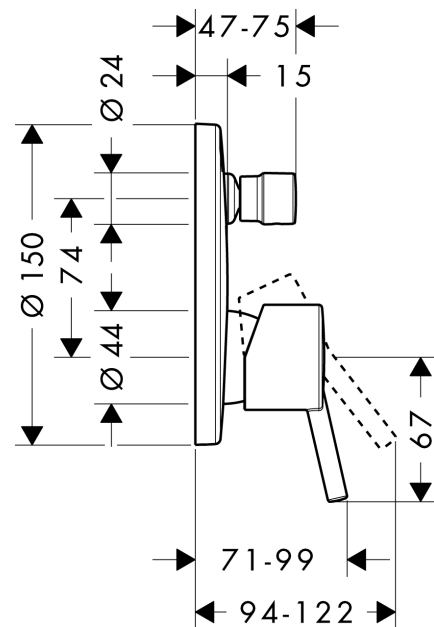

Talis S

Single lever bath mixer for concealed installation for iBox universal

Finish: **Chrome** Article Number: **32475000**

Description

product features

- 2 functions
- flow rate lower outlet: 29 l/min
- maximum flow rate at 3 bar: 29 l/min
- ceramic cartridge
- temperature limitation adjustable
- diverter with automatic resetting
- with silencer
- connection type: basic set
- wall-mounted
- min. operating pressure: 1 bar
- max. operating pressure: 10 bar

Certificates / Sustainability

Product image

Scale drawing

Flowchart

Talis S
Single lever bath mixer for concealed installation for iBox universal
 Finish: **Chrome** Article Number: **32475000**

Exploded Drawing

Year of production: >01/16

Talis S

Single lever bath mixer for concealed installation for iBox universal

Finish: **Chrome** Article Number: **32475000**

Spare part list

Year of production: >01/16

Pos.	Description	Article Number	PC	PU
1	handle	32096000	10	1
2	screw cover	96338000	1	1
3	diverter knob	98795000	10	1
4	hollow set screw M4x10	97667000	1	1
5	escutcheon Ø 150 mm	98791000	11	1
6	O-ring 43x3	98418000	1	1
7	O-ring 23x3	98142000	1	1
8	sleeve	98790000	8	1
9	sleeve	98794000	8	1
10	holder for escutcheon	98793000	9	1
11	set of fixing screws	96454000	3	1
12	nut	98796000	9	1
13	O-ring 30x1,5	98433000	1	1
14	O-ring 39x1,5	98400000	1	1
15	cartridge, assy	92730000	11	1
16	locking screw for handle	95140000	2	1
17	seal	95008000	3	1
18	selector assy	95014000	11	1
19	O-ring 16x2,3	98207000	1	1
20	O-ring 20x2,5	92602000	2	1
21	set of screws	96525000	3	1
22	O-ring 16x2	98133000	1	1
23	noise reduction	94073000	7	1
24	extension 25 mm	13595000	98	1
25	set of fixing screws	97747000	1	1
26	extension 22 mm (Ø 150 mm)	13597000	98	1
a	concealed item	01800180	98	1
b	adapter for exchanged connections	93181000	18	1
c	spring for exchanged connections	96365000	9	1
d	fixation set	96615000	98	1
e	conversion kit to escutcheon Ø 170 mm (bath mixer)	95354000	13	1