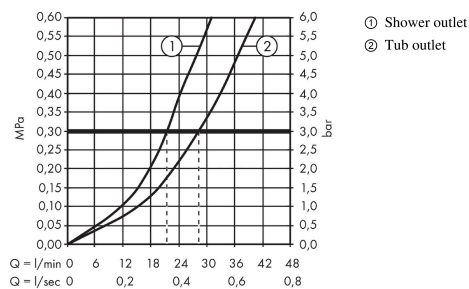

Talis S

Single lever bath mixer for concealed installation for iBox universal

Finish: **Chrome** Article Number: **32475000**

Description

product features

- 2 functions
- flow rate lower outlet: 29 l/min
- maximum flow rate at 3 bar: 29 l/min
- ceramic cartridge
- temperature limitation adjustable
- diverter with automatic resetting
- with silencer
- connection type: basic set
- wall-mounted
- min. operating pressure: 1 bar
- max. operating pressure: 10 bar

Certificates / Sustainability

Product image

Scale drawing

Flowchart

Talis S
Single lever bath mixer for concealed installation for iBox universal
 Finish: **Chrome** Article Number: **32475000**

Exploded Drawing

Year of production: >01/16

Talis S

Single lever bath mixer for concealed installation for iBox universal

Finish: **Chrome** Article Number: **32475000**

Spare part list

Year of production: >01/16

Pos.	Description	Article Number	PC	PU
1	handle	32096000	10	1
2	screw cover	96338000	1	1
3	diverter knob	98795000	10	1
4	hollow set screw M4x10	97667000	1	1
5	escutcheon Ø 150 mm	98791000	11	1
6	O-ring 43x3	98418000	1	1
7	O-ring 23x3	98142000	1	1
8	sleeve	98790000	8	1
9	sleeve	98794000	8	1
10	holder for escutcheon	98793000	9	1
11	set of fixing screws	96454000	3	1
12	nut	98796000	9	1
13	O-ring 30x1,5	98433000	1	1
14	O-ring 39x1,5	98400000	1	1
15	cartridge, assy	92730000	11	1
16	locking screw for handle	95140000	2	1
17	seal	95008000	3	1
18	selector assy	95014000	11	1
19	O-ring 16x2,3	98207000	1	1
20	O-ring 20x2,5	92602000	2	1
21	set of screws	96525000	3	1
22	O-ring 16x2	98133000	1	1
23	noise reduction	94073000	7	1
24	extension 25 mm	13595000	98	1
25	set of fixing screws	97747000	1	1
26	extension 22 mm (Ø 150 mm)	13597000	98	1
a	concealed item	01800180	98	1
b	adapter for exchanged connections	93181000	18	1
c	spring for exchanged connections	96365000	9	1
d	fixation set	96615000	98	1
e	conversion kit to escutcheon Ø 170 mm (bath mixer)	95354000	13	1