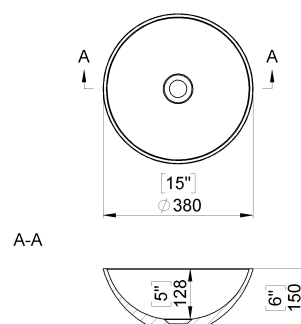

Technical data:

Installation type:	Countertop
Material:	Mineral Composite
Overflow:	No overflow
Surface:	Gloss
Texture:	None
Dimensions:	L: 380 mm W: 380 mm H: 150 mm
Net weight:	4 kg
Pallet quantity:	44