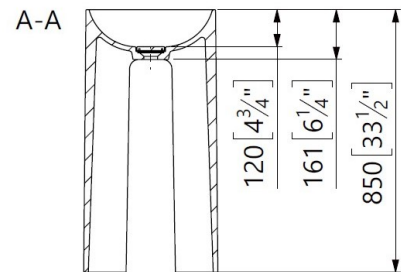

0569 435

According to norms:

-  **Resistance to changes of temperature**
European Norm EN 14688
-  **Antibacterial**
ISO 22196
-  **CE**
Product complies with European norms

Drawings:

Technical data:

Installation type:	Column
Material:	Mineral Composite
Surface:	Matt
Dimensions:	L: 435 mm W: 435 mm H: 850 mm
Net weight:	49 kg
Pallet quantity:	4