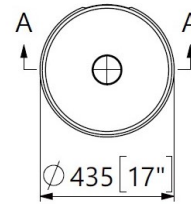

0569 435

According to norms:

-  **Resistance to changes of temperature**
European Norm EN 14688
-  **Antibacterial**
ISO 22196
-  **CE**
Product complies with European norms

Drawings:

Technical data:

Installation type:	Column
Material:	Mineral Composite
Surface:	Matt
Dimensions:	L: 435 mm W: 435 mm H: 850 mm
Net weight:	49 kg
Pallet quantity:	4