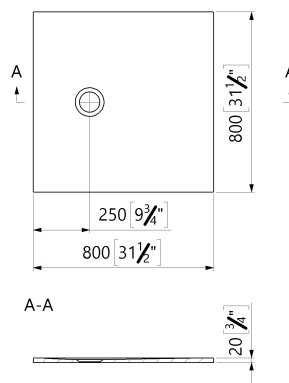

0070 800x800

According to norms:

-  **Resistance to changes of temperature**
European Norm EN 14527
-  **Sound insulative**
VDI 4100 and DIN 4109 norm
-  **ECO packaging**
-  **Antibacterial**
ISO 22196
-  **CE**
Product complies with European norms

Drawings:

Technical data:

Material:	Mineral Composite
Surface:	Matt
Texture:	None
Dimensions:	L: 800 mm W: 800 mm H: 20 mm
Net weight:	19 kg
Pallet quantity:	17

Available in colors:

0070 800x800

Product in other sizes:

	L:	W:	H:
0070 1200x800	80	120	26
0070 1200x900	90	120	26
0070 900x900	90	90	22
0070 1000x800	80	100	23
0070 1400x800	140	80	29
0070 1400x900	140	90	29
0070 1600x800	160	80	33
0070 1600x900	1600	90	33
0070 1000x700	100	700	23
0070 1000x900	100	90	23
0070 800x800 R	80	80	20
0070 900x900 R	90	90	22
0070 1200x700	120	70	26
0070 1400x700	140	70	29
0070 900x700	90	70	22
0070 1800x800	1800	800	36
0070 1800x900	1800	900	36