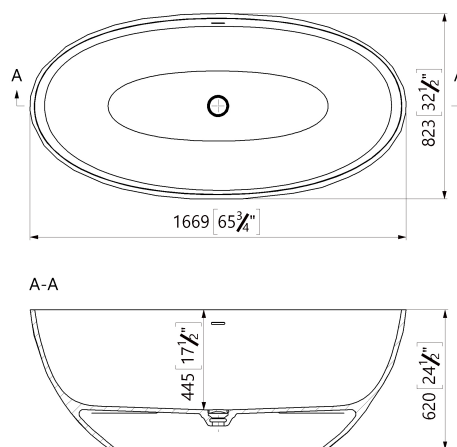

0564 1670 INT

Technical data:

Installation type:	Freestanding
Material:	Mineral Composite
Overflow:	Integrated
Surface:	Gloss, Matt
Dimensions:	L: 1670 mm W: 823 mm H: 620 mm
Net weight:	168 kg
Bathtub volume:	309 l
Pallet quantity:	1

According to norms:

- **Resistance to changes of temperature**
  European Norm EN 14516
- **Sound insulative**
  VDI 4100 and DIN 4109 norm
- **ECO packaging**
- **Antibacterial**
  ISO 22196
- **CE**
  Product complies with European norms

Drawings:

Available in colors:

Optional accessories:

Durable